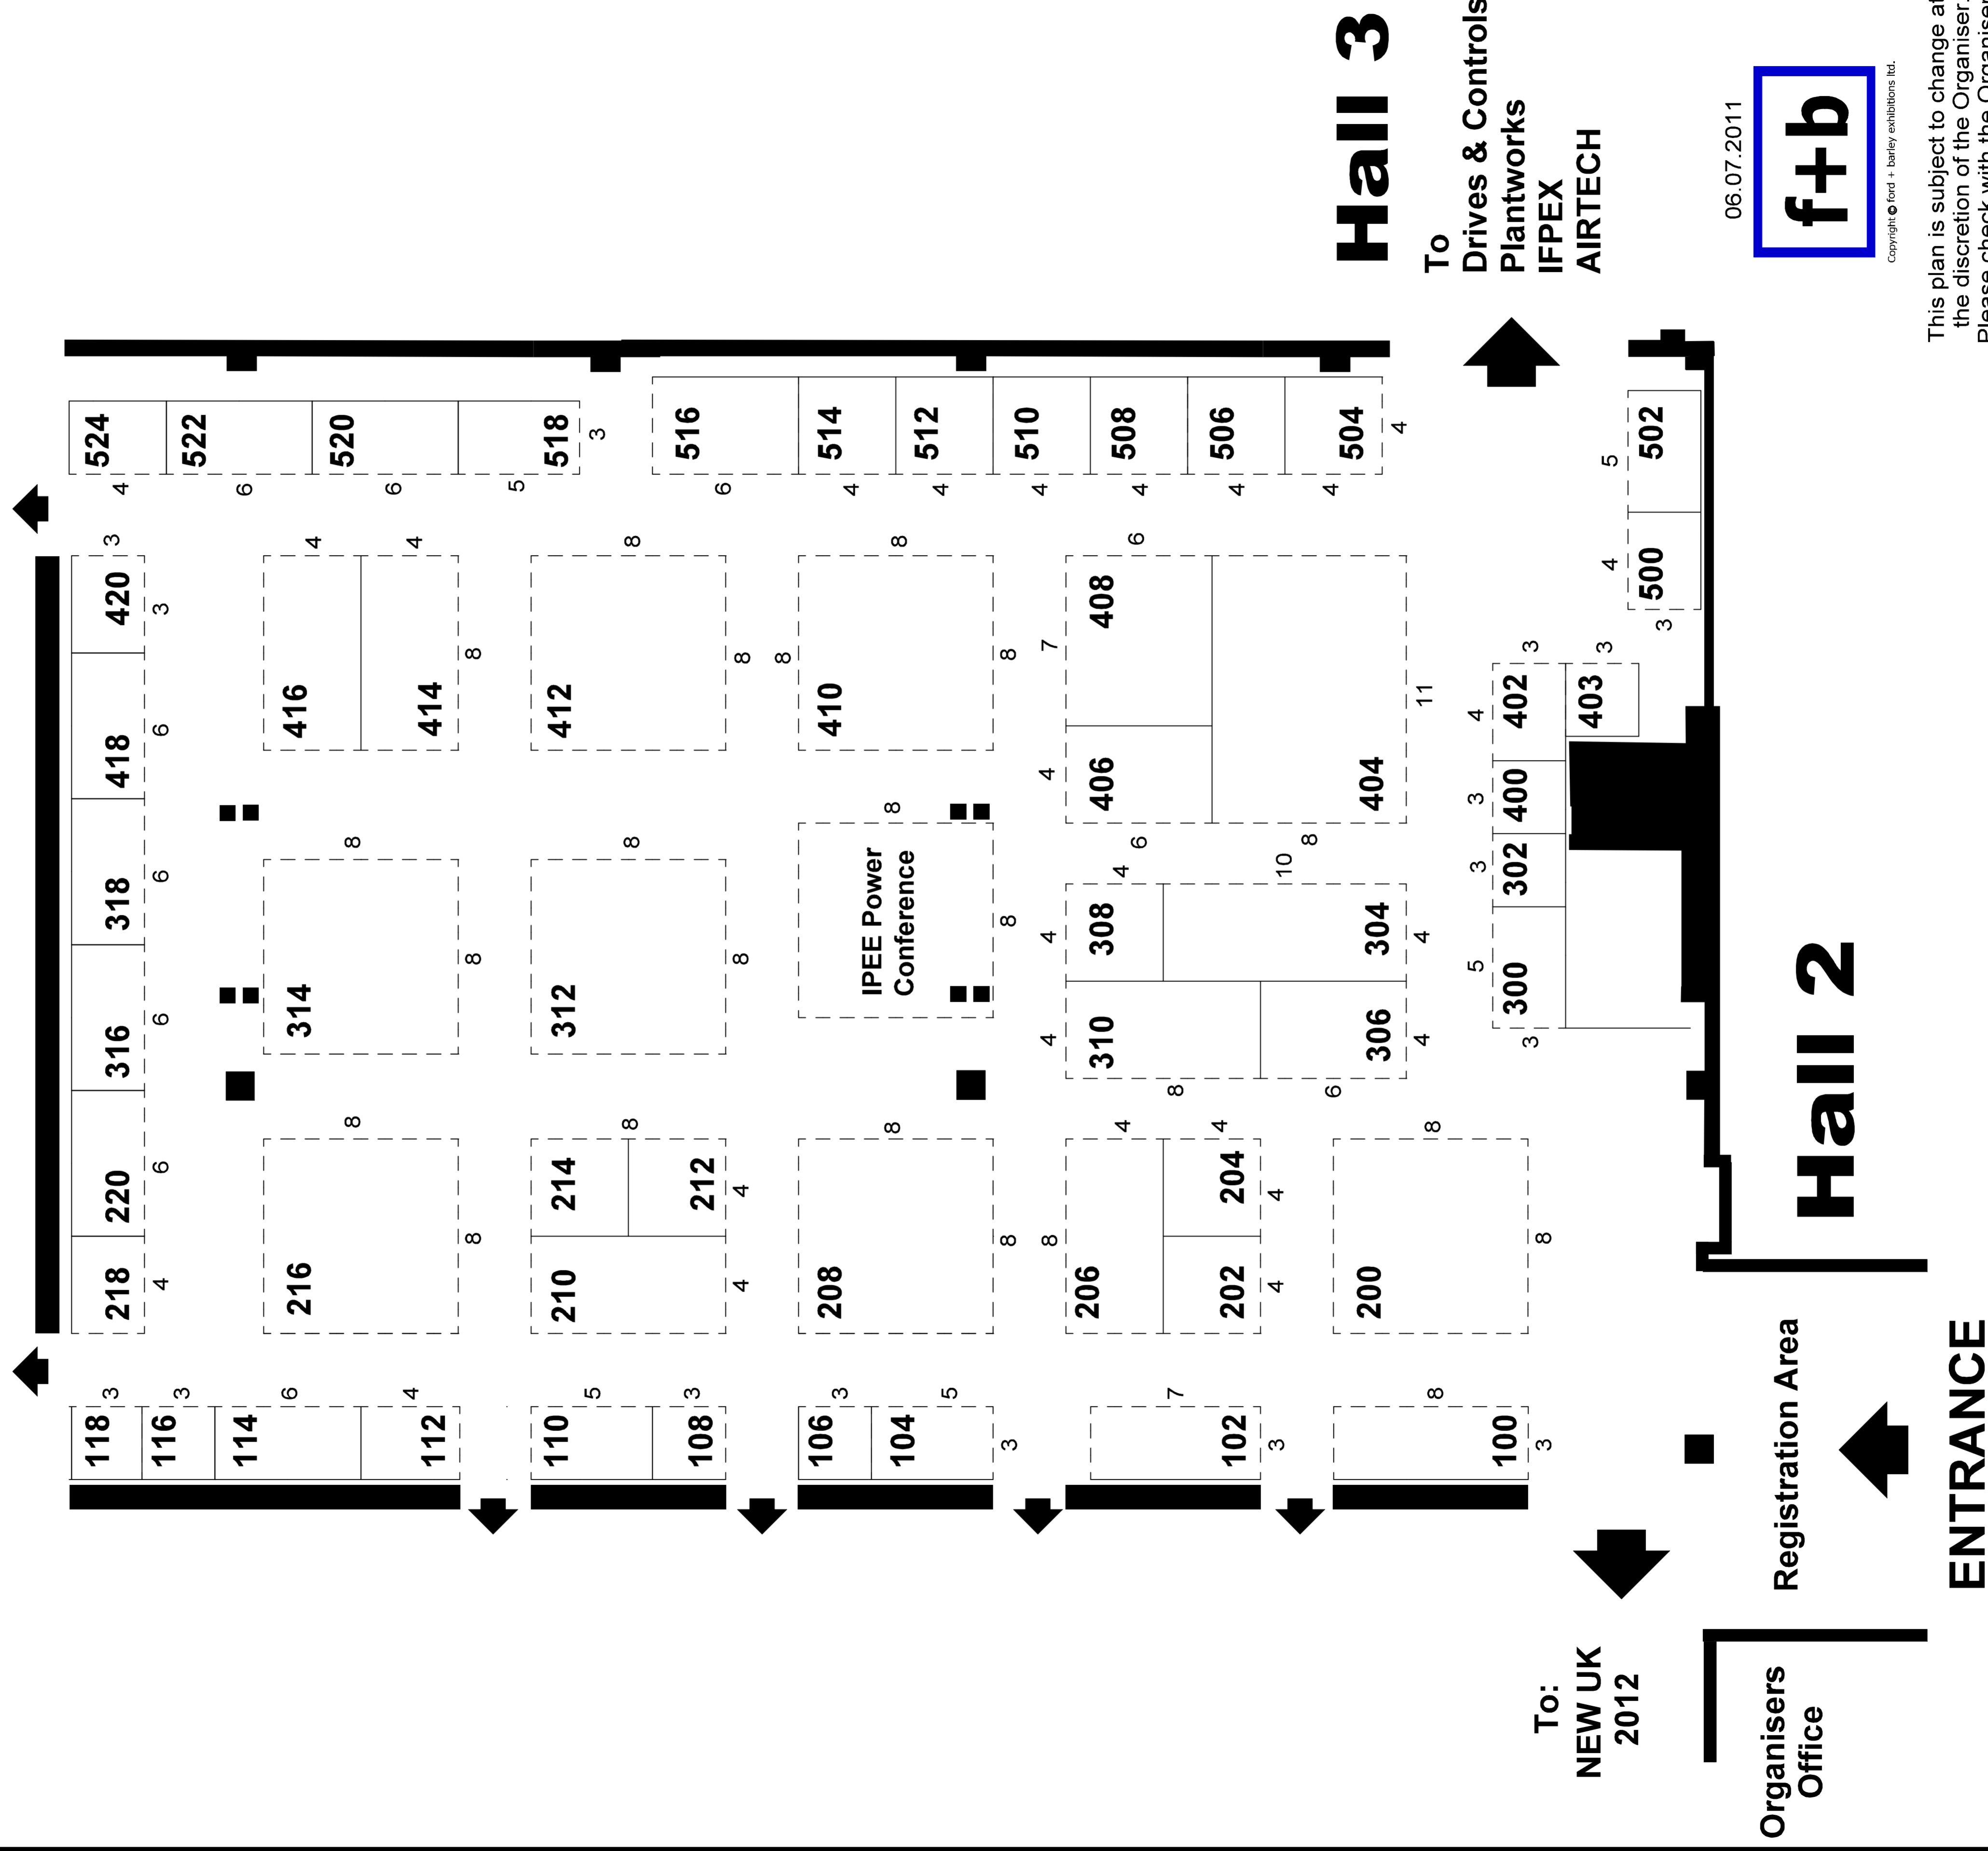

IPEE & Electrex 2012

Now includes: Repair , Retrofit , Hire, Installation & Service

Hall 2 NEC - 18th - 19th April 2012